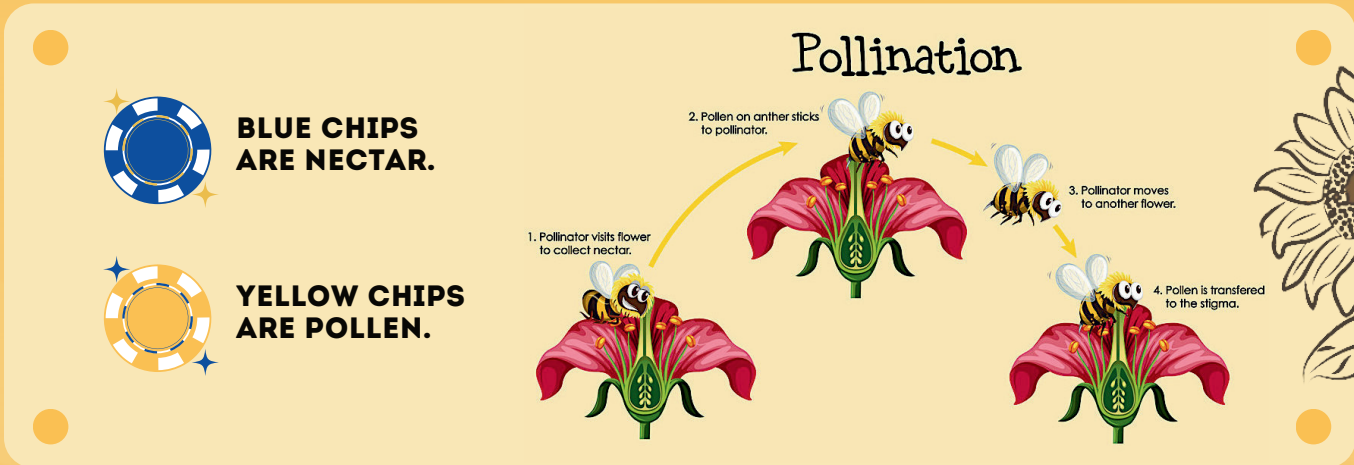

Busy Bee Pollinator

YOU ARE A WORKER BEE HELPING TO FEED THE HIVE. YOUR JOB IS TO COLLECT NECTAR & POLLEN (POKER CHIPS) AT SPECIFIC VENDOR BOOTHS. EACH PARTICIPATING VENDOR REPRESENTS A PLANT BELOW - ALSO LABELED ON THEIR BOOTH. BRING BACK YOUR COLLECTED POLLEN AND NECTAR TO THE HIVE AFTER YOU HAVE VISITED ALL 12 VENDORS.

- AS YOU COMPLETE P/N
- CRAB APPLE
- SOURWOOD
- TULIP POPLAR
- WHITE CLOVER
- JOE PYE WEED
- COREOPSIS
- COREOPSIS
- BLACK LOCUST
- BLACK LOCUST
- RED MAPLE
- RED MAPLE
- ASTER

→ VISIT THE SAME FLOWER TYPE TWICE ... **CONGRATULATIONS ! POLLINATED!**